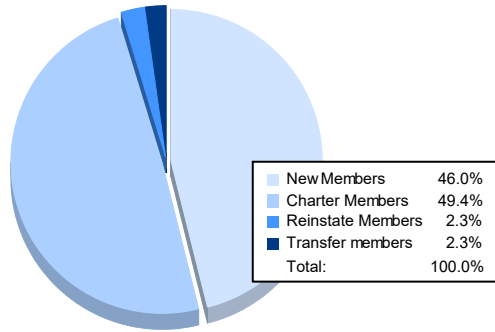

Year	New Clubs	Dropped Clubs	Gain/ Loss Clubs	New Members	Charter Members	Reinstate Members	Transfer Members	Total Member Added	Total Members Dropped	Gain/ Loss Members
2016-2017	0	2	-2	111	0	0	7	118	133	-15
2017-2018	1	0	1	65	23	1	17	106	208	-102
2018-2019	0	1	-1	72	0	4	6	82	184	-102
2019-2020	0	6	-6	47	1	1	14	63	169	-106
2020-2021	2	3	-1	40	43	2	2	87	184	-97
<b>Average</b>	<b>1</b>	<b>2</b>	<b>-2</b>	<b>67</b>	<b>13</b>	<b>2</b>	<b>9</b>	<b>91</b>	<b>176</b>	<b>-84</b>

### Membership Composition June 2021 Cumulative